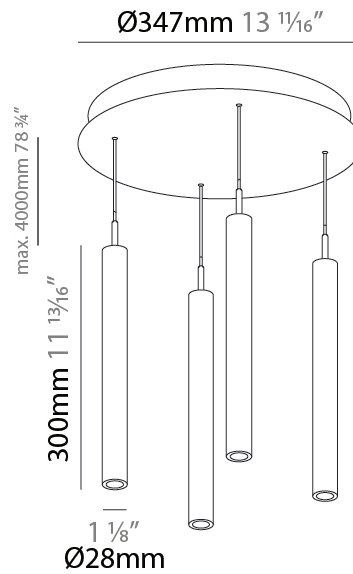

GENERAL

Series: G-Mini Round
Subseries: G-Mini Round Hangover
Brand: Prolight
Division: Architectural
Mounting Type: Suspension
Mounting Location: Ceiling
Subcategory: Spots

PHYSICAL

Shape: Cylinder
Diameter (mm): 347
Diameter (in): 13 13/16
Height (mm): 300
Height (in): 11 13/16
Light Distribution: Direct
Fixture Finish: SSR / BKV / CWI / CRY / HAB / UFT / ITA / RUA / FTG / MYG / LOD / PUS / FRO / FUP / KIA / POP / BLS / SPG / MEY / GOH / GUM / CHC / COM / ABZ / JAG / OBR / MOS / ROR
Accent Finish: NOF / COP / MIR / SSS
Fixture Material: Extruded Aluminum / Steel
Cable Details: 2,000mm/78 3/4" / 4,000mm/157 1/2" - Cable, Black, Green, Orange, Red, White

ELECTRICAL

Lamp Type: LED (Zhaga Standard)
Input Wattage (W): 26
Total Output Wattage (W): 23.7
Dimming: Tri-Mode (Non-Dimming and Phase Dimming (120Vac only) and 0-10V Dimming)
Driver Included: Yes
Driver Location: Integrated
Driver Type: Constant Current - Universal
Driver Class: Class 2
Input Voltage (V): 120 - 277

LED

Color Temperature (°K): 2700 / 3000 / 3500 / 4000
Max. Delivered Lumen (lm): 1614 / 1709 / 1804 / 1852
Nominal Lumen (lm): 1840 / 1949 / 2057 / 2112
CRI: >90 CRI
Lamp Life (hrs): 50000

OPTICAL

Beam Angle: 20 / 26 / 56

RATINGS AND CERTIFICATIONS

Certified By: Certified for North American Standards
IP rating: IP20